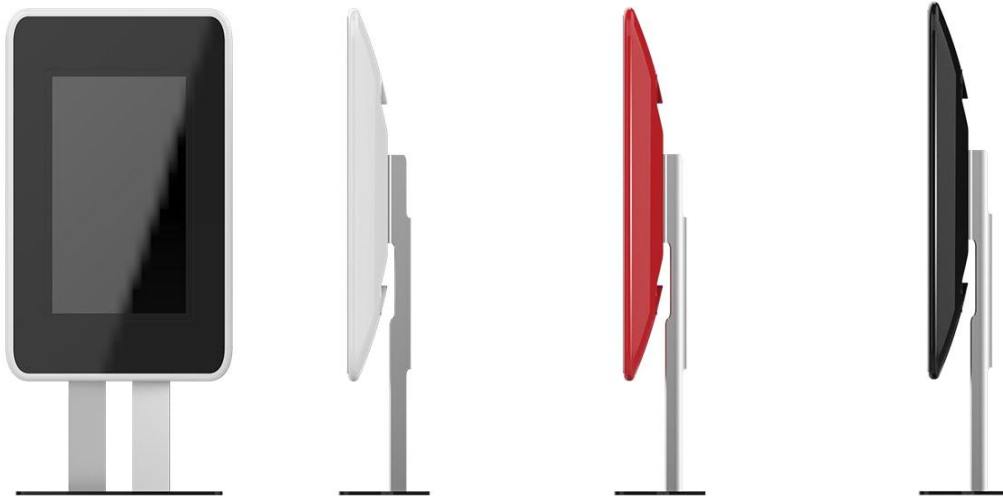

O/S PARAMETERS

OPERATING SYSTEM	WINDOWS 10
CPU	INTEL CORE I5-4210H 2.90 GHZ
RAM	4GB DDR3 1600 MHZ
STORAGE	128G SSD
GRAPHICS	INTEL HD 4600
CONNECTIONS	4XUSB3.0/1 X HDMI/1 X MIC-IN/2 X RJ45

CHOOSE STANDS

CHOOSE COLORS